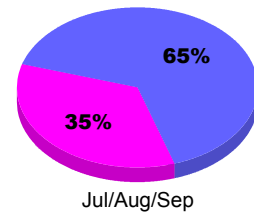

**Membership Results
2012-2013**

**Membership
2011-2012**

Month	Net Memb Goal	Actual New Memb	Actual Dropped Memb	Gain/Loss of Memb	Gain/Loss of Memb
Jul/Aug/Sep		31	-46	-15	11
Totals		31	-46	-15	11

Membership Results 2012-2013

Goal, New, Dropped, Gain/Loss

Comparison of Membership Gain/Loss

Current Year Compared to the Previous Year

Gender Comparison 2012-2013

Male Female