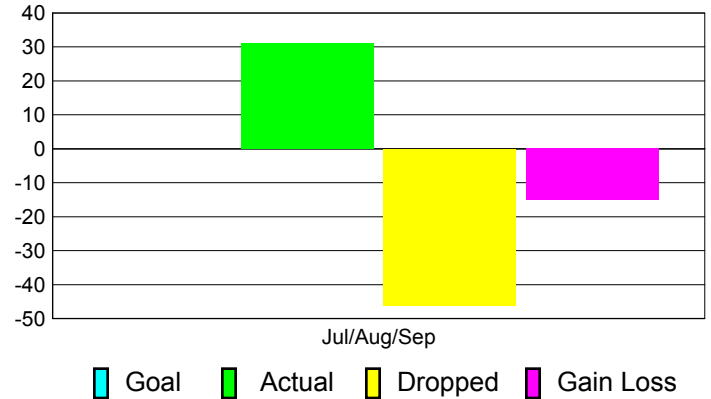

Membership Results 2012-2013

Goal, New, Dropped, Gain/Loss